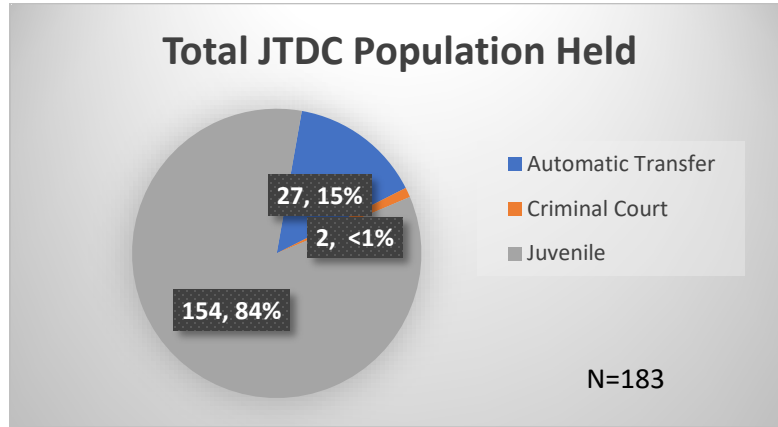

# Daily Data Dashboard – January 24, 2024

## Demographics for JTDC Population

### Wednesday Morning Midnight Count

Total # of probation Involved youth<sup>1</sup>: 1,323

<sup>1</sup> Probation Active: Any youth who is pending sentencing with an active social history, has been formally placed on probation or supervision with Cook County Juvenile Probation on the date of the report.