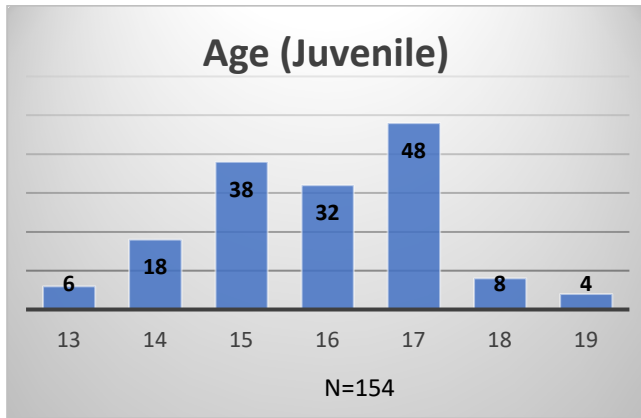

# Daily Data Dashboard – January 24, 2024

### Wednesday Morning Midnight Count

Total # of probation Involved youth<sup>1</sup>: 1,323

<sup>1</sup> Probation Active: Any youth who is pending sentencing with an active social history, has been formally placed on probation or supervision with Cook County Juvenile Probation on the date of the report.

\*Age, Gender and Race for Criminal Court population (N=2) is not represented in this report.

**Daily Data Dashboard – January 24, 2024**  
**Demographics for JTDC Population**  
**Wednesday Morning Midnight Count**