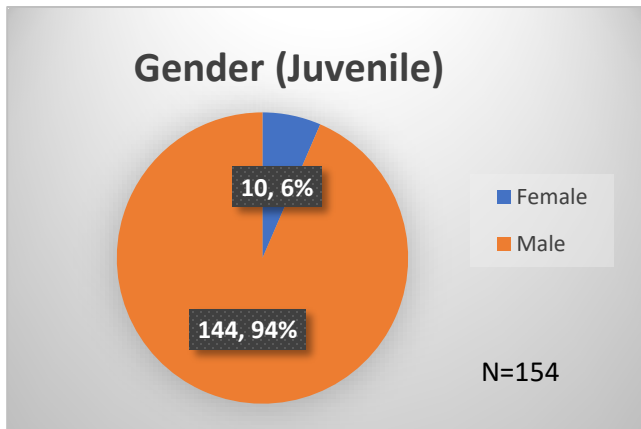

## Demographics for JTDC Population

### Wednesday Morning Midnight Count

Total # of probation Involved youth<sup>1</sup>: 1,323

<sup>1</sup> Probation Active: Any youth who is pending sentencing with an active social history, has been formally placed on probation or supervision with Cook County Juvenile Probation on the date of the report.