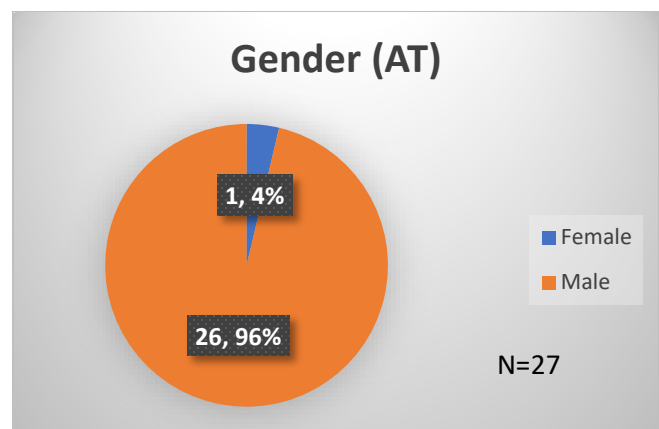

### Wednesday Morning Midnight Count

Total # of probation Involved youth<sup>1</sup>: 1,323

<sup>1</sup> Probation Active: Any youth who is pending sentencing with an active social history, has been formally placed on probation or supervision with Cook County Juvenile Probation on the date of the report.