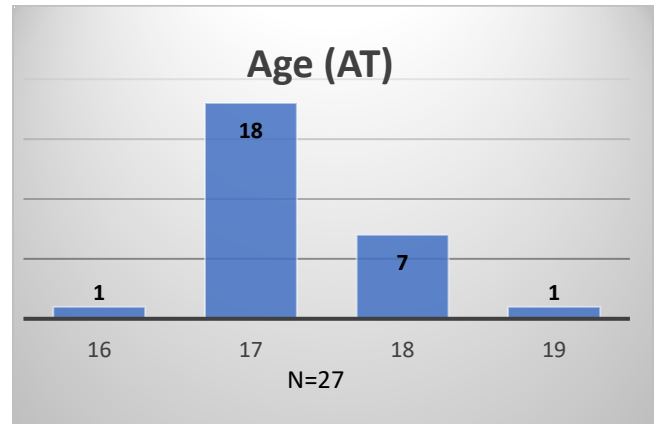

Daily Data Dashboard – January 24, 2024

Demographics for JTDC Population

Wednesday Morning Midnight Count

Total # of probation Involved youth¹: 1,323

¹ Probation Active: Any youth who is pending sentencing with an active social history, has been formally placed on probation or supervision with Cook County Juvenile Probation on the date of the report.

*Age, Gender and Race for Criminal Court population (N=2) is not represented in this report.